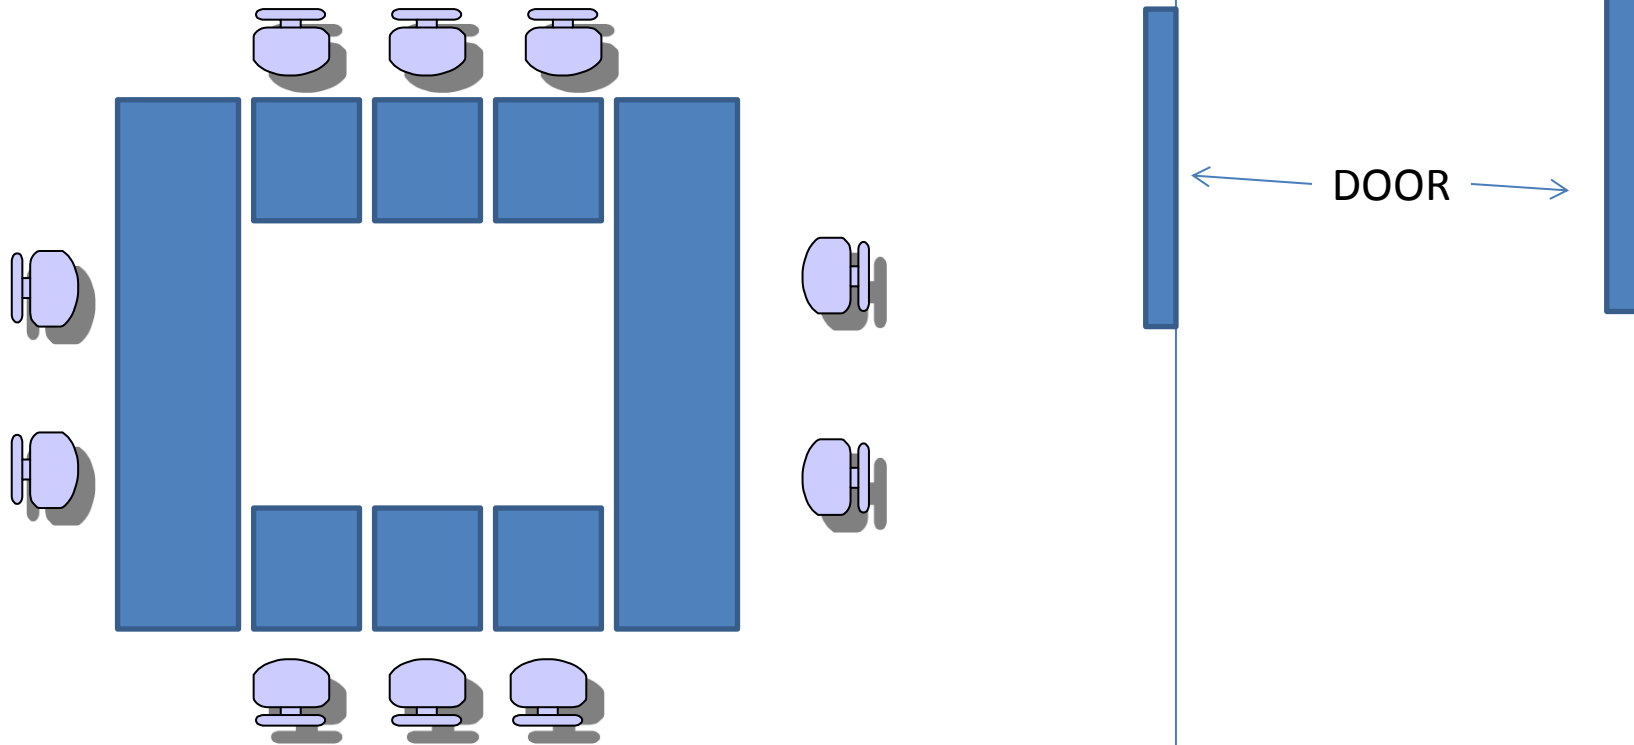

J O Williams Committee Room

Normal layout for University classes and Committee meetings and after Whist club night. If the University change the layout, leave it as you find it but make sure floor is vacuumed

Toilet

Kitchen